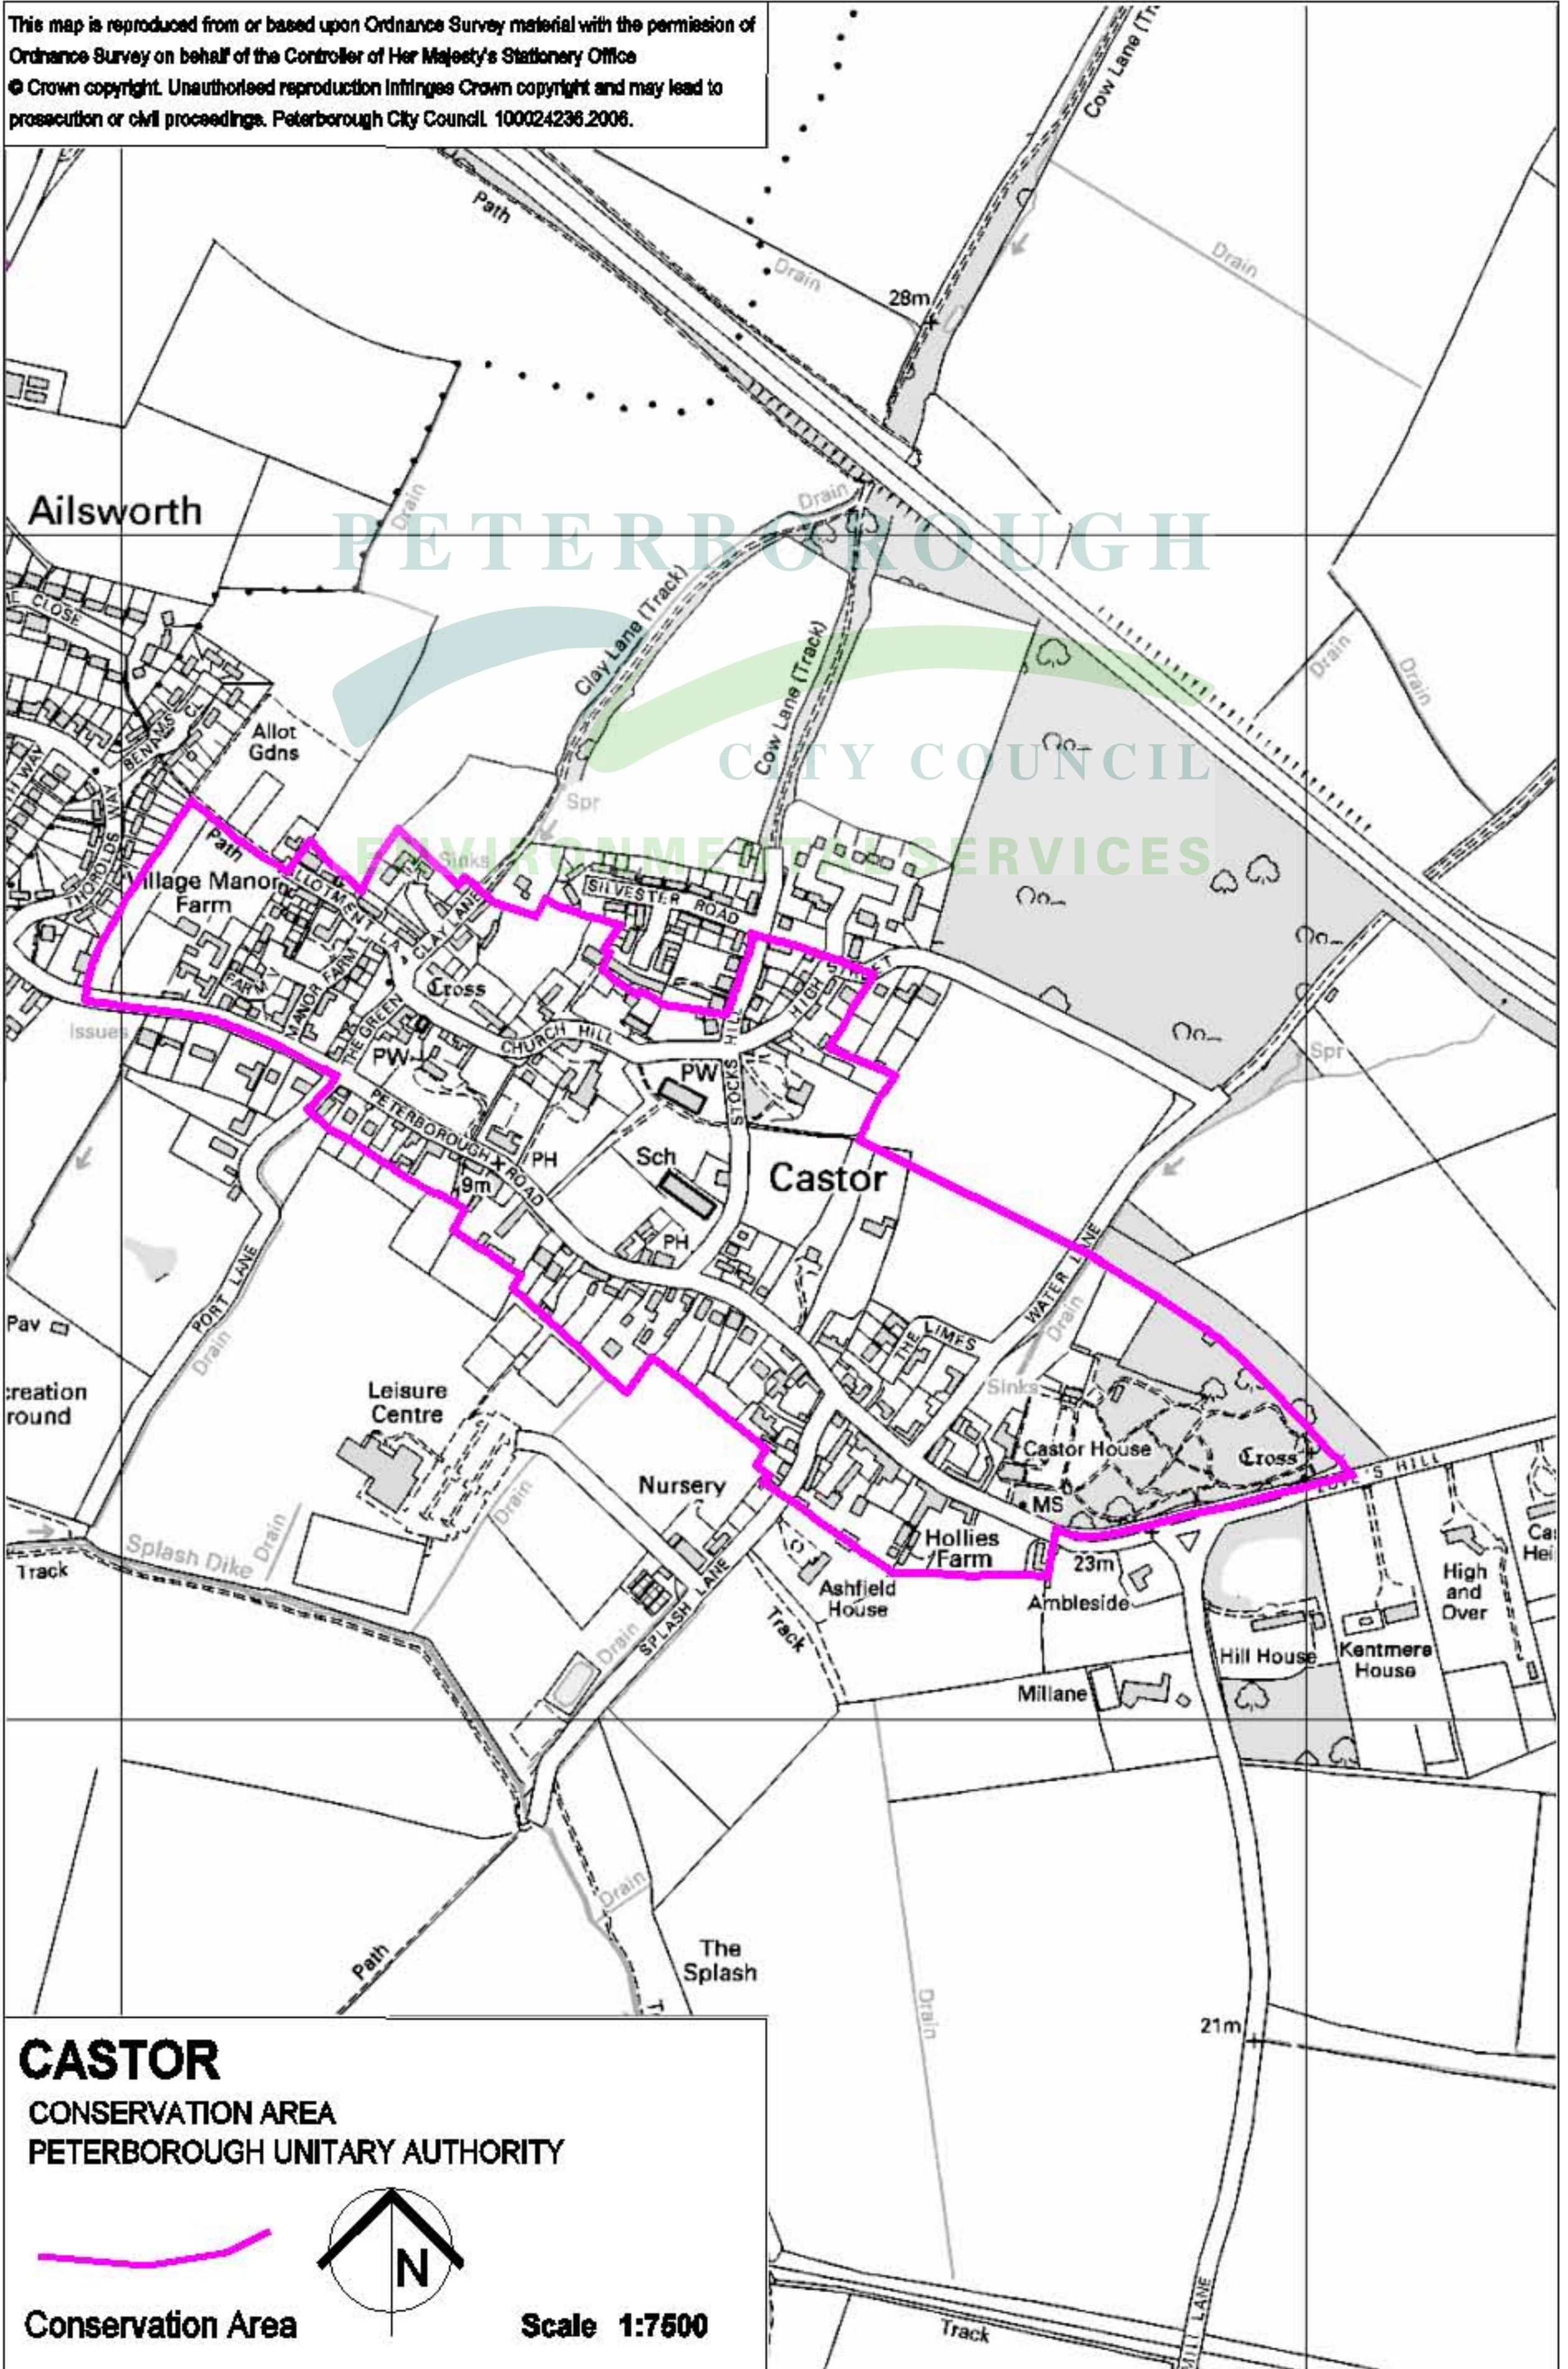

This map is reproduced from or based upon Ordnance Survey material with the permission of Ordnance Survey on behalf of the Controller of Her Majesty's Stationery Office  
© Crown copyright. Unauthorized reproduction infringes Crown copyright and may lead to prosecution or civil proceedings. Peterborough City Council. 100024236.2006.

**CASTOR**  
CONSERVATION AREA  
PETERBOROUGH UNITARY AUTHORITY

Conservation Area      Scale 1:7500